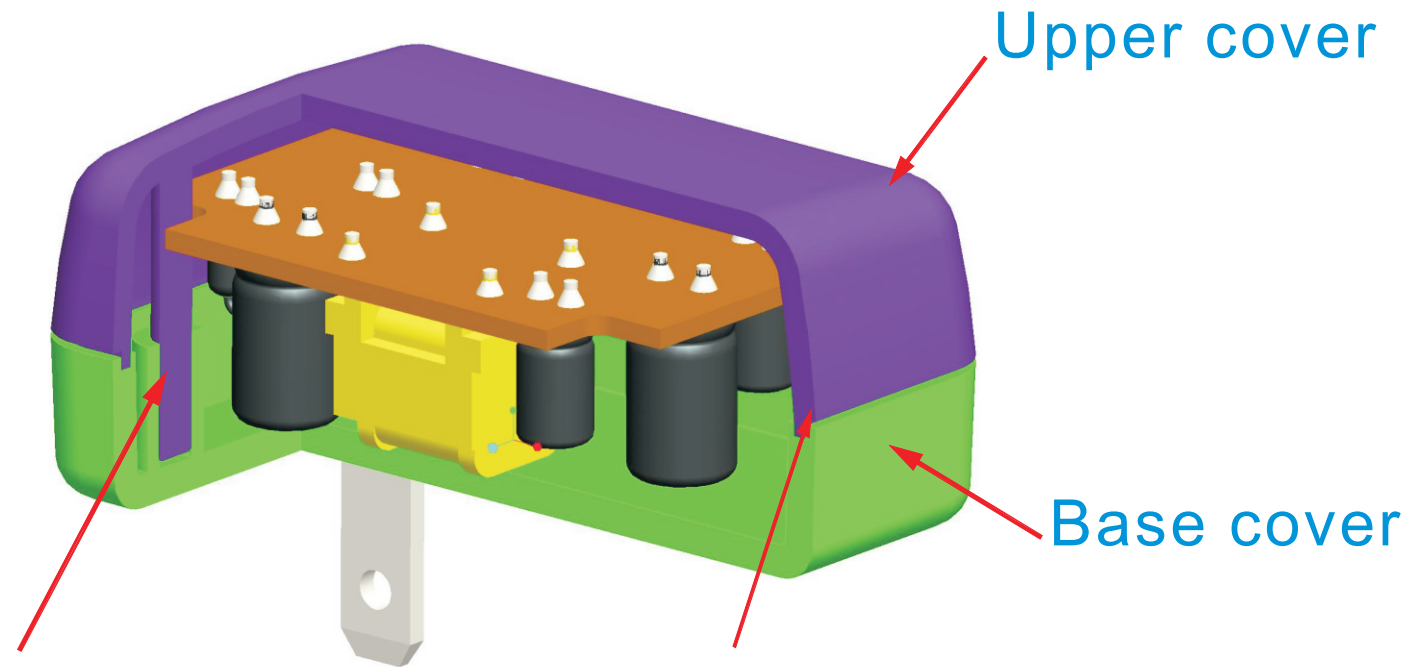

**Helms-Man's** unique “Locking + Sealing” feature provides double safety, extended reliability and a peace of mind

Security Feature #1:  
Four tight fitted  
pillars at each corner

Security Feature #2:  
Ultrasonic welding  
all along the side